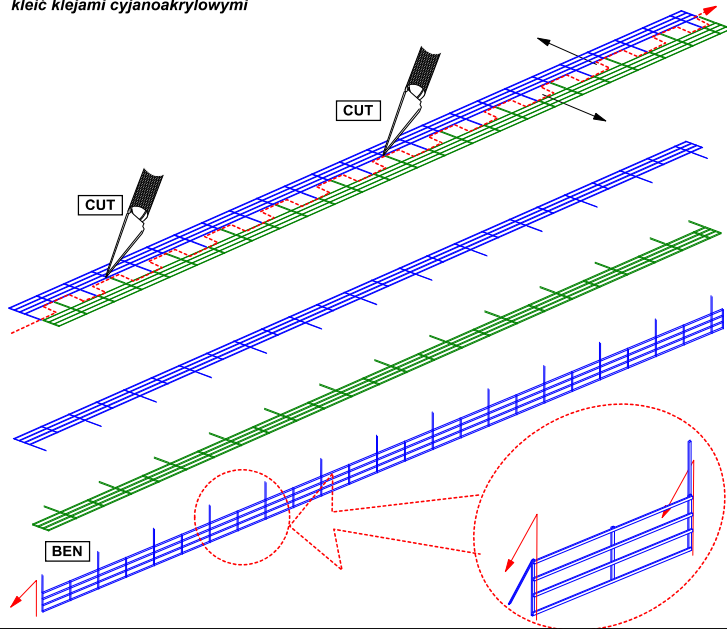

Use Cyanoacryl glue
kleić klejami cyjanoakrylowymi