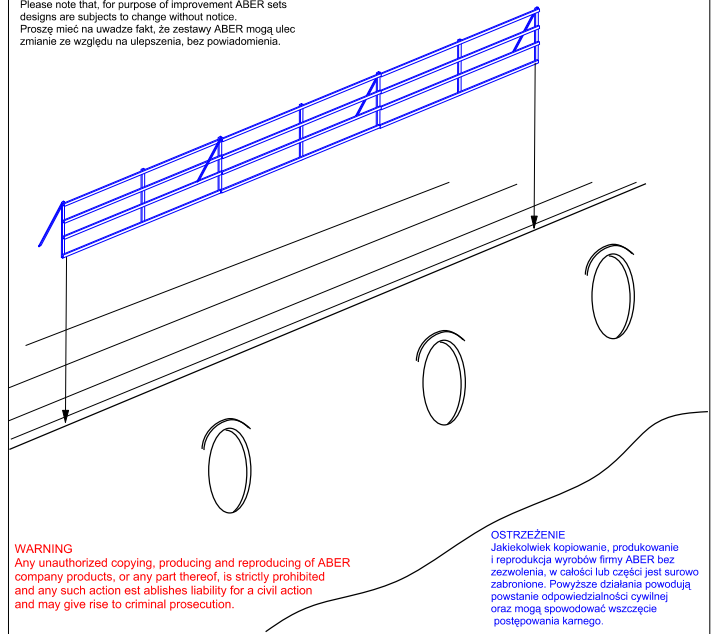

Use Cyanoacryl glue
kleić klejami cyjanoakrylowymi