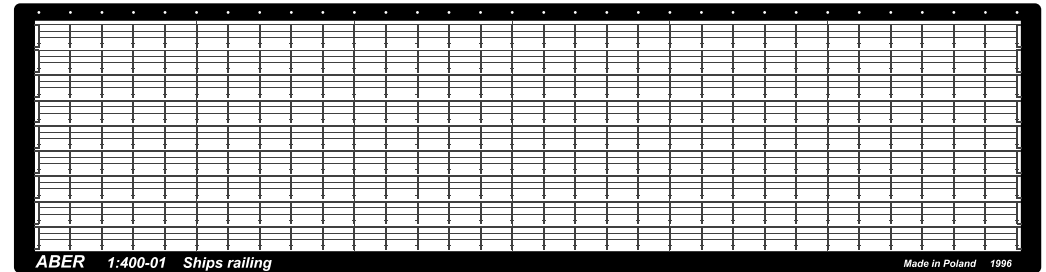

# SHIPS RAILING

(Relingi do okrętów)

1/400 scale update fit to every ship model

**ABER**<sup>®</sup> **1:400-01**

[WWW.ABER.NET.PL](http://WWW.ABER.NET.PL)

Made in Poland © 1996

**WARNING**  
Any unauthorized copying, producing and reproducing of ABER company products, or any part thereof, is strictly prohibited and any such action establishes liability for a civil action and may give rise to criminal prosecution.