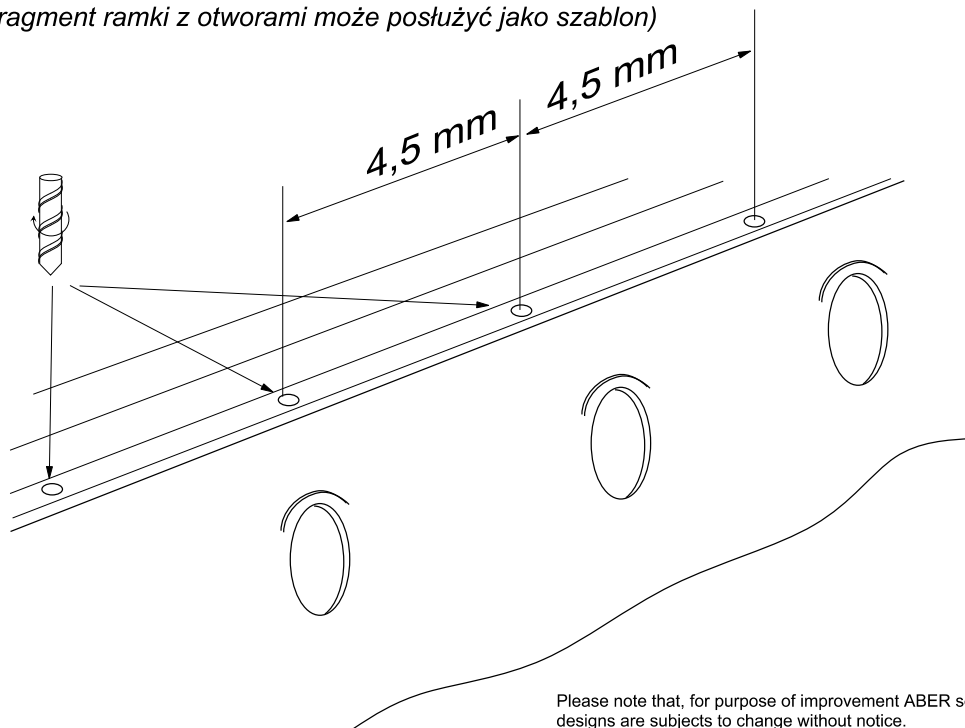

WARNING
Any unauthorized copying, producing and reproducing of ABER company products, or any part thereof, is strictly prohibited and any such action establishes liability for a civil action and may give rise to criminal prosecution.

Use part of frame with holes as a pattern

(Fragment ramki z otworami może posłużyć jako szablon)

Please note that, for purpose of improvement ABER sets designs are subjects to change without notice.
Proszę mieć na uwadze fakt, że zestawy ABER mogą ulec zmianie ze względu na ulepszenia, bez powiadomienia.

OSTRZEŻENIE

Jakiegokolwiek kopiowanie, produkowanie i reprodukcja wyrobów firmy ABER bez zezwolenia, w całości lub części jest surowo zabronione. Powyższe działania powodują powstanie odpowiedzialności cywilnej oraz mogą spowodować wszczęcie postępowania karnego.