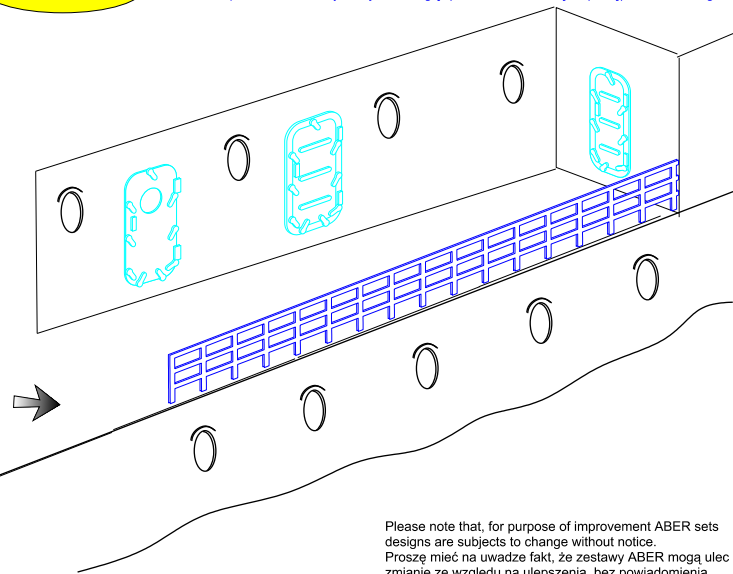

EXAMPLES

OSTRZEŻENIE