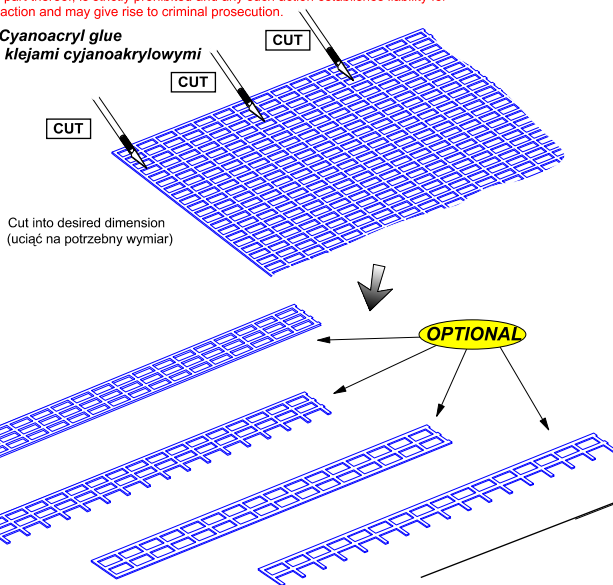

WARNING

Use **Cyanoacryl glue**
kleić klejami cyjanoakrylowymi