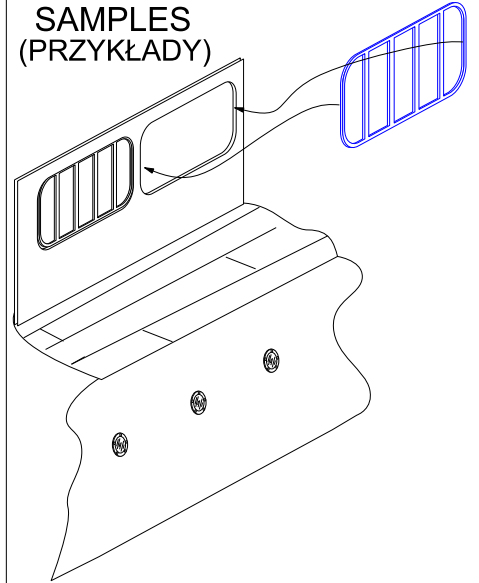

SAMPLES
(PRZYKŁADY)