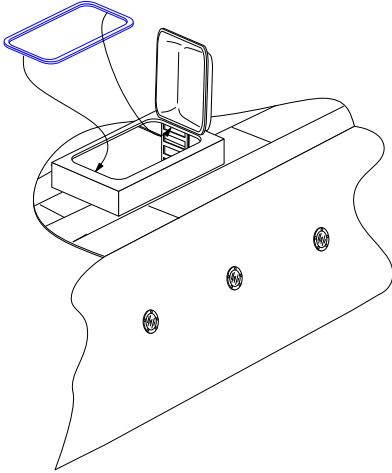

SAMPLES
(PRZYKŁADY)