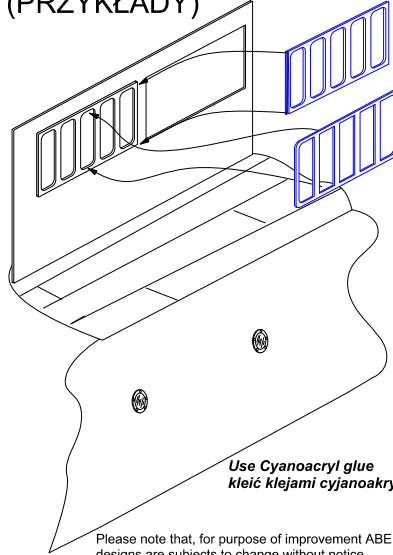

WARNING
Any unauthorized copying, producing and reproducing of ABER company products, or any part thereof, is strictly prohibited and any such action establishes liability for a civil action and may give rise to criminal prosecution.

SAMPLES
(PRZYKŁADY)