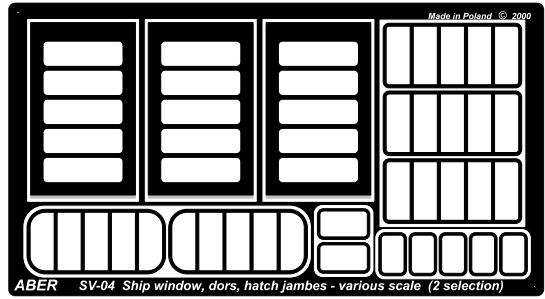

Ship: windows, doors, hatch jambes
- various scales (2 selection)
Framugi okien, drzwi, klap
- różne skale (2 wybór)

ABER®

SV-04

WWW.ABER.NET.PL

Made in Poland © 2000