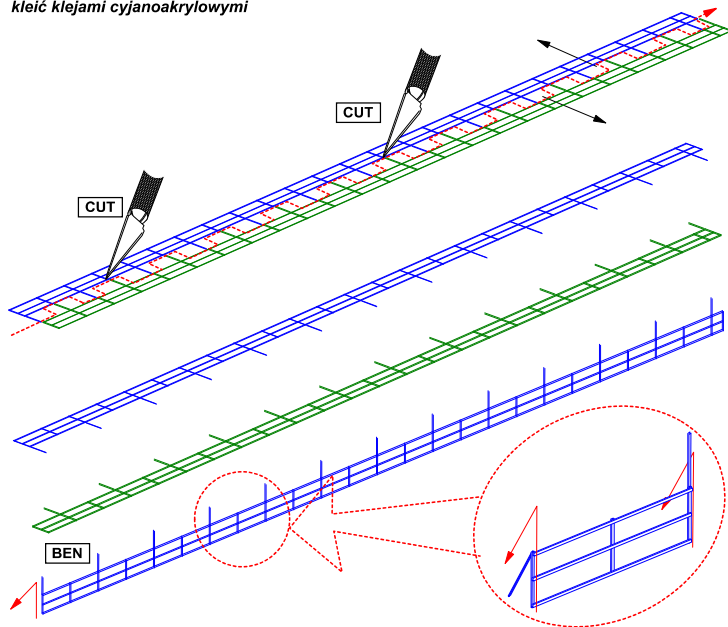

Use Cyanoacryl glue
kleić klejami cyjanoakrylowymi