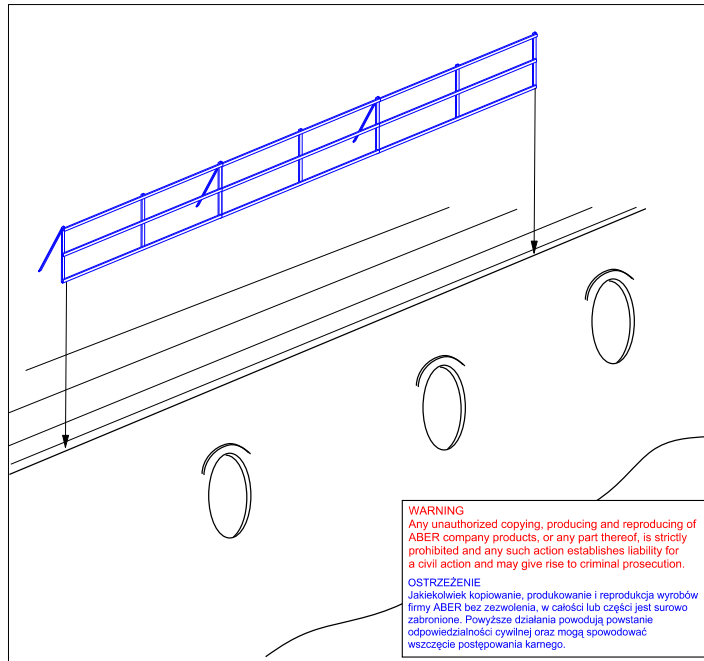

Use Cyanoacryl glue
kleić klejami cyjanoakrylowymi