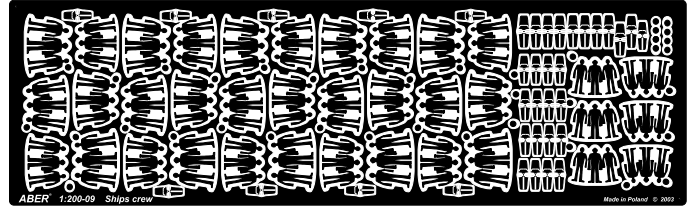

SHIPS CREW - Sailors

(Załga okrętowa - marynarze)

1/200 scale update fit to every ship model

ABER®

1:200-09

WWW.ABER.NET.PL

Made in Poland © 2003

WARNING