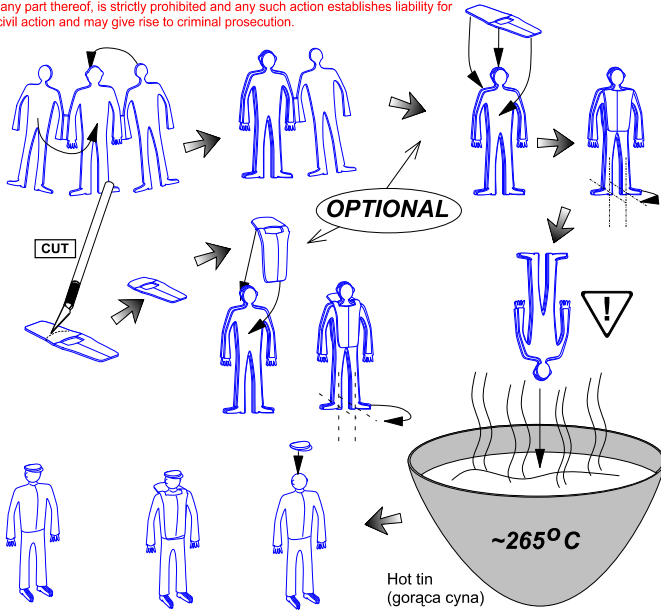

SHIPS CREW - Sailors

(Załga okrętowa - marynarze)

1/200 scale update fit to every ship model

ABER®

1:200-09

WWW.ABER.NET.PL

Made in Poland © 2003

WARNING