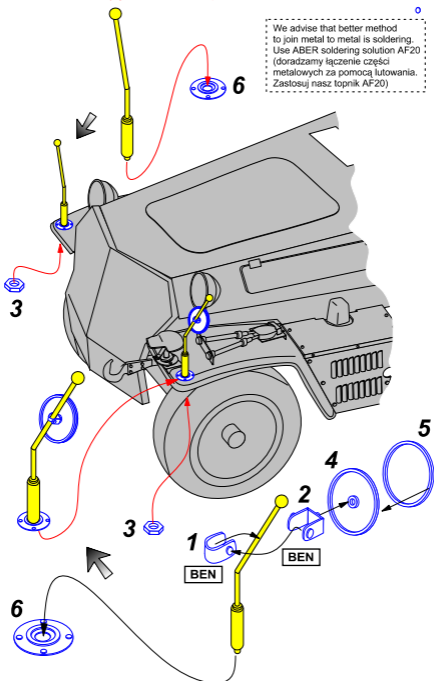

German width indicators for Sd.Kfz.221; 222; 223; 250; 251

Skrajnia obrysu pojazdu
do Sd.Kfz.221; 222; 223; 250; 251
1/35 scale update x 4 pcs

ABER® R-28

WWW.ABER.NET.PL

Made in Poland © 2008

Brass parts

WARNING

Any unauthorized copying, producing and reproducing of ABER company products, or any part thereof, is strictly prohibited and any such action establishes liability for a civil action and may give rise to criminal prosecution.

OSTRZEŻENIE

Jakiegokolwiek kopiowanie, produkowanie i reprodukcja wyrobów firmy ABER bez zezwolenia, w całości lub części jest surowo zabronione. Powyższe działania powodują powstanie odpowiedzialności cywilnej oraz mogą spowodować wszczęcie postępowania karnego.