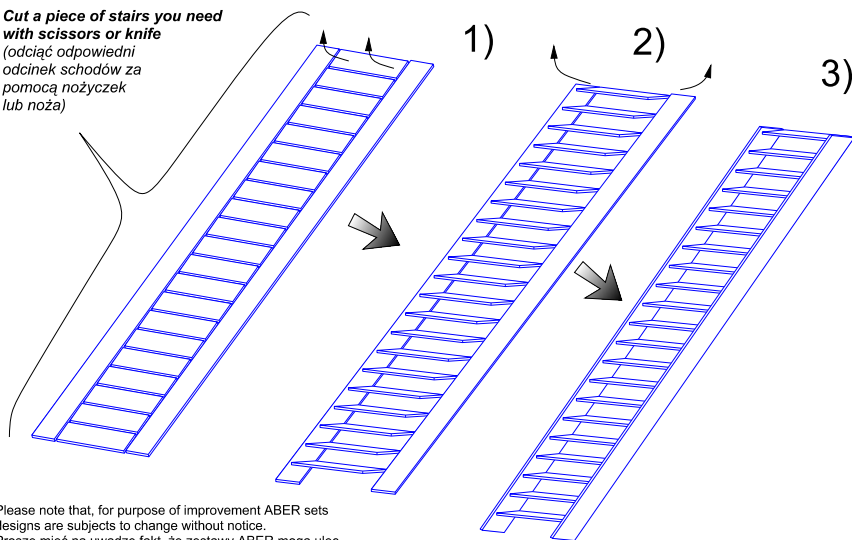

WARNING

Cut a piece of stairs you need with scissors or knife
(odciąć odpowiedni odcinek schodów za pomocą nożyczek lub noża)