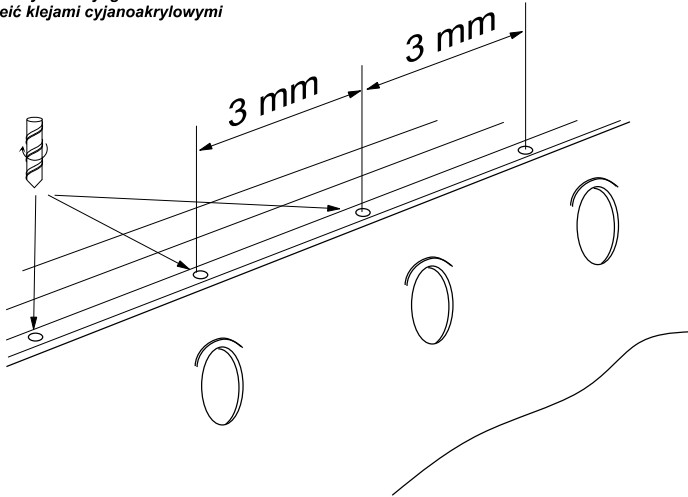

WARNING

Any unauthorized copying, producing and reproducing of ABER company products, or any part thereof, is strictly prohibited and any such action establishes liability for a civil action and may give rise to criminal prosecution.

Use Cyanoacryl glue
kleić klejami cyjanoakrylowymi