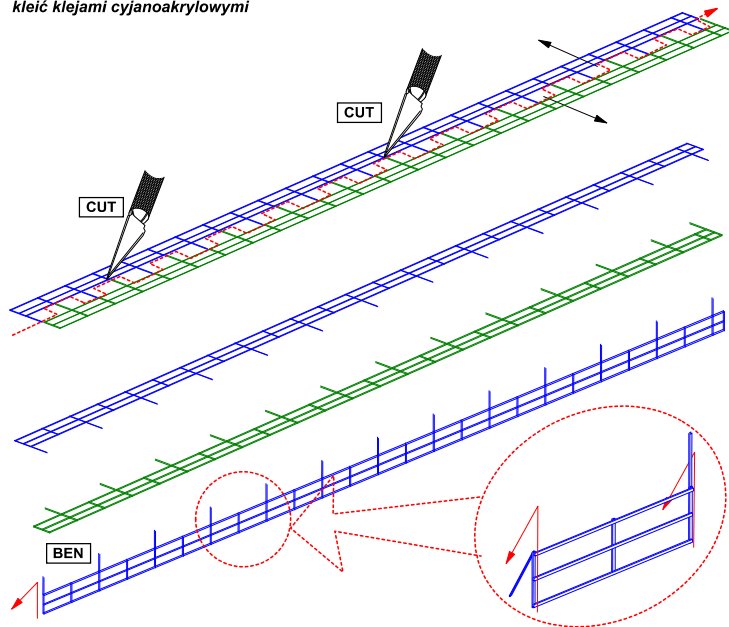

Use Cyanoacryl glue
kleić klejami cyjanoakrylowymi