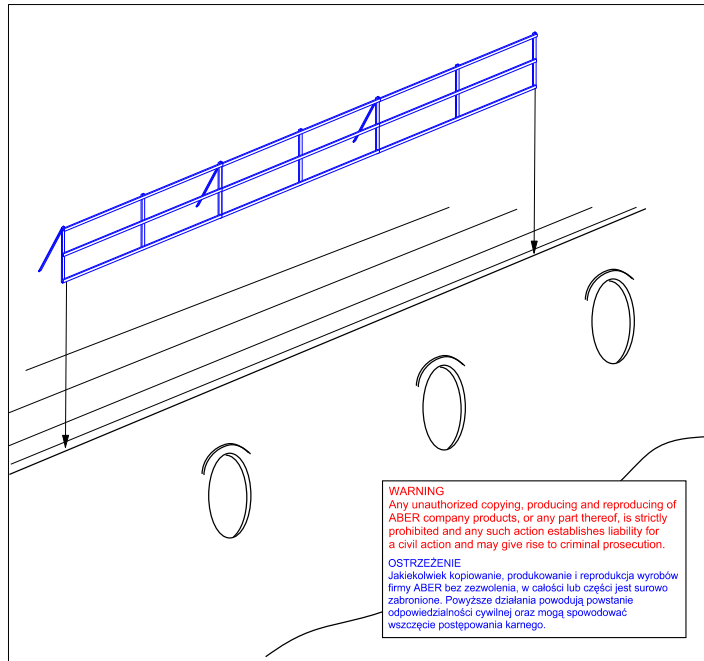

Use Cyanoacryl glue
kleić klejami cyjanoakrylowymi