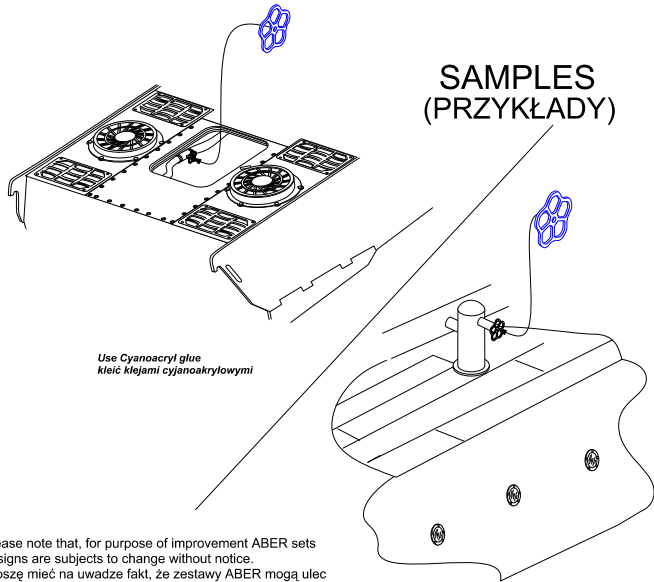

Hand wheels

- various scale (2 selection)

Pokręta

różne skale (2 wybór)

ABER®

SV-09

WWW.ABER.NET.PL

Made in Poland © 2003

WARNING

OSTRZEŻENIE

SAMPLES
(PRZYKŁADY)