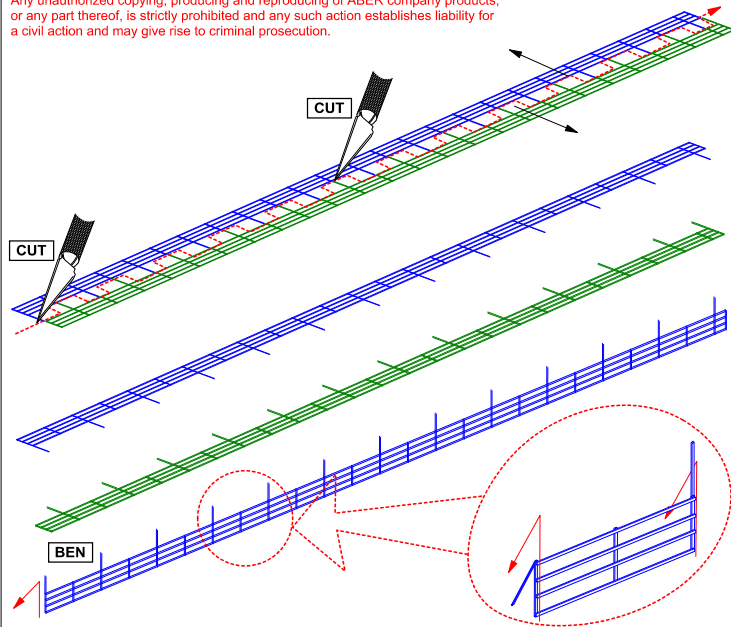

German WW II Ships railing (1 choice)

Niemieckie relingi (1 wybór)

1/400 scale update fit to every ship model

ABER® 1:400-05

WWW.ABER.NET.PL

Made in Poland © 2006

WARNING
Any unauthorized copying, producing and reproducing of ABER company products, or any part thereof, is strictly prohibited and any such action establishes liability for a civil action and may give rise to criminal prosecution.