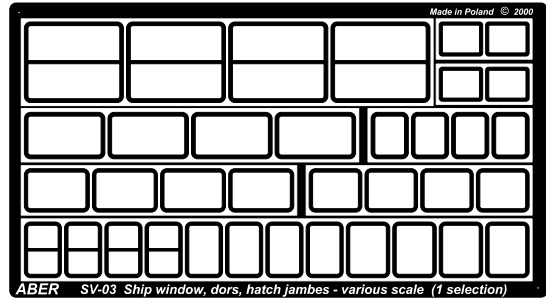

Ship: windows, doors, hatch jambes
- various scales (first selection)
Framugi okien, drzwi, klap
- różne skale (pierwszy wybór)

ABER®

SV-03

WWW.ABER.NET.PL

Made in Poland © 2000