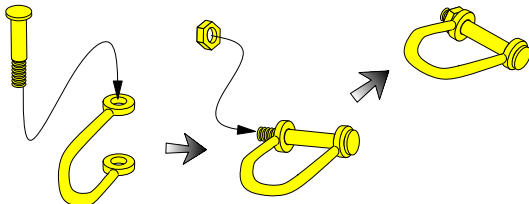

WARNING

Any unauthorized copying, producing and reproducing of ABER company products, or any part thereof, is strictly prohibited and any such action establishes liability for a civil action and may give rise to criminal prosecution.